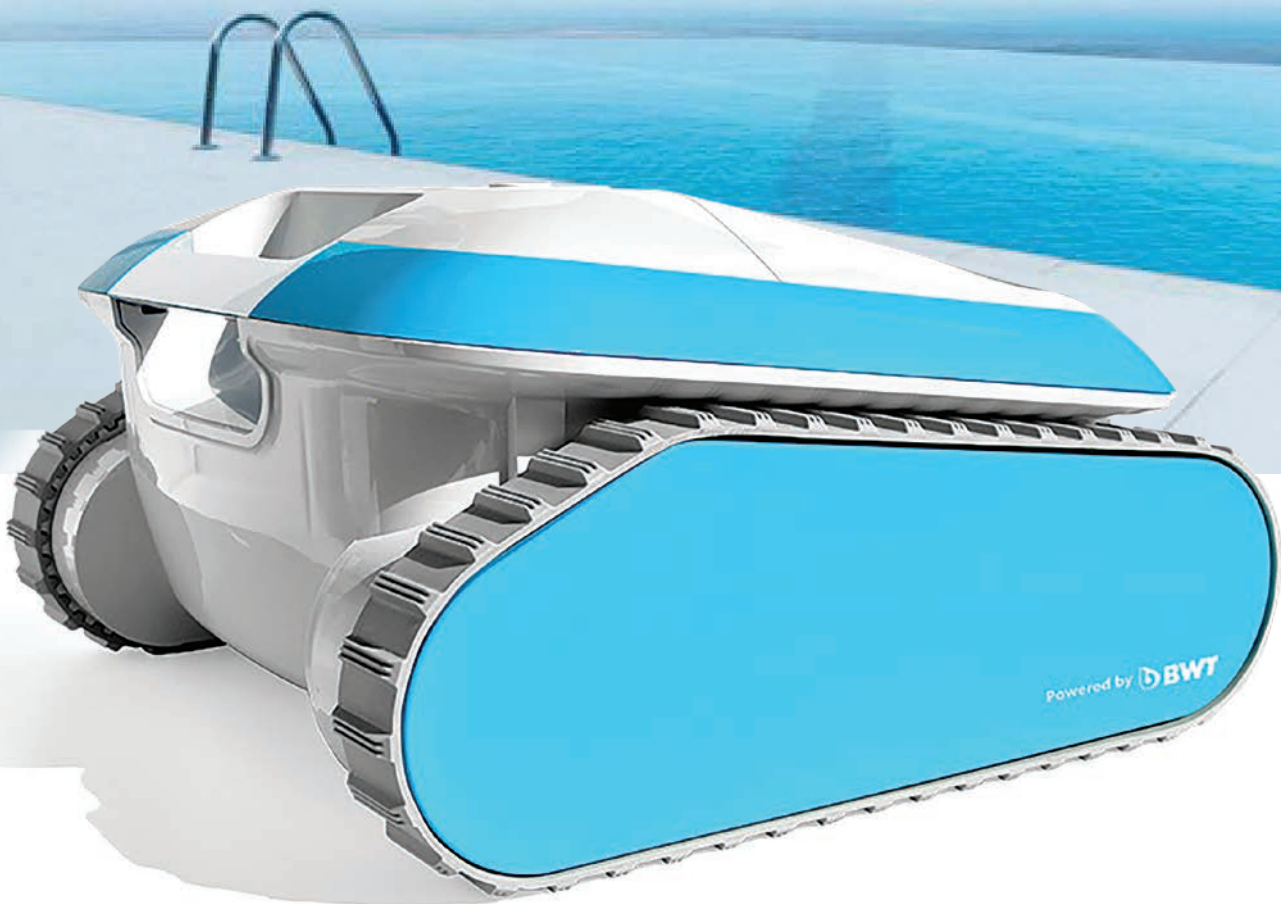

COSMY, THE MOST BEAUTIFUL REVOLUTION!

Reliability, high performance, design, style, color, lightweight, practical and connected... Cosmy has it all, and at the right price! What a beautiful revolution!

SO, GO CRAZY FOR COSMY, THE ROBOTIC CLEANER THAT WILL CHANGE YOUR LIFE!