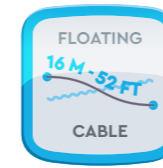

100

150 / 200

250

100

150

200 / 250

100 / 150 / 200

250

250

Connected

Cosmy 200 and 250 contains a Bluetooth module. Using the BWT Best Water Home app, available for download free of charge from the AppStore or PlayStore, control of your robotic cleaner is at your fingertips. Ideal for spot cleaning. You can easily direct Cosmy to clean up debris blown by the wind into the pool. Your pool is clean in moments. Thank-you Cosmy!

Powered by BWT

Cosmy the Bot is made by Aquatron, a company that belongs to the international BWT group, the recognized reference in the world of pools and safe, crystal clear water.

BWT, 40 years of experience in the service of water and crystal clear swimming pools.