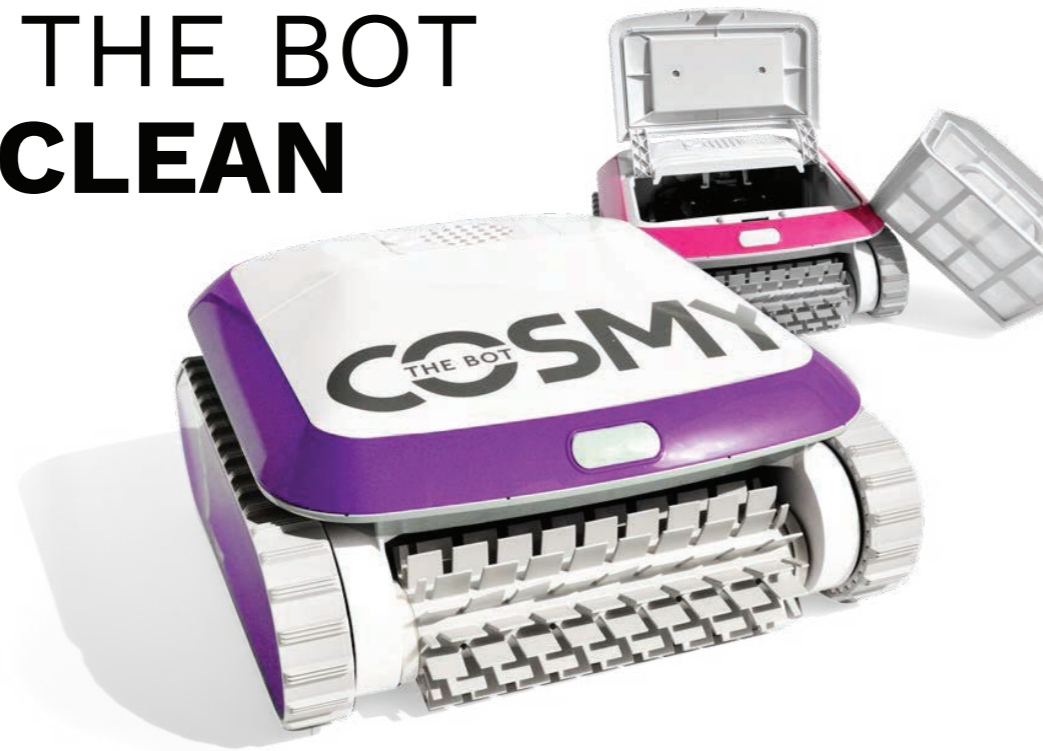

**COSMY**  
THE BOT

BEAUTIFUL REVOLUTION!

100 / 150 / 200 / 250

# COSMY THE BOT ULTRA CLEAN STYLE

Cosmy opens the path to a whole new world, where efficiency meets style and elegance, where size gives way to precision and intelligence.

## Responsive and intuitive

Cosmy the Bot is intuitive and easy to use. At the touch of a button it gets to work. Ergonomic and clever, just as you like it.

## Beautifully made and elegant

Although Cosmy the Bot is very small, its ultra-modern design allows it to clean faster and more efficiently while consuming less energy. Cosmy the Bot: super cute, but high performance!