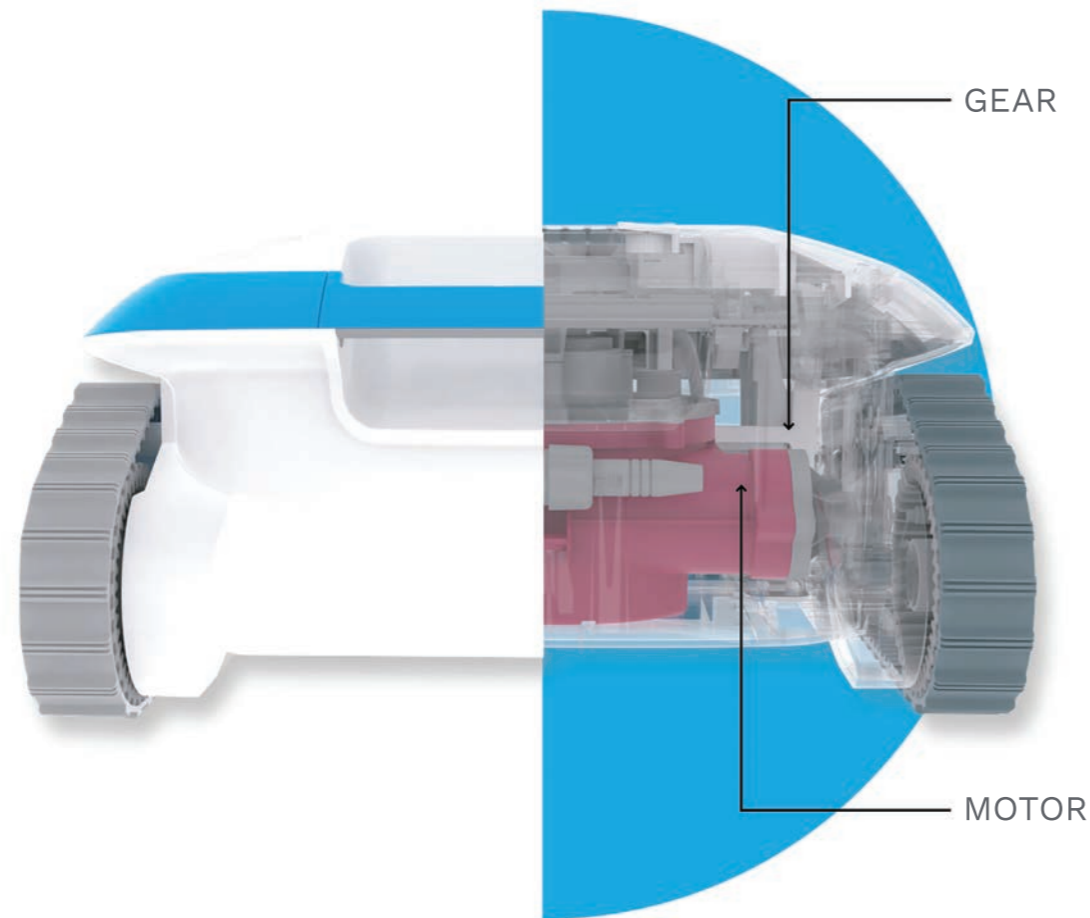

A WHOLE LOT OF TECHNOLOGY PACKED INTO LESS THAN 6 KG.

PLANETARY GEAR TECHNOLOGY

Cosmy robots are equipped with two stage planetary gear technology, a drive system that offers greater efficiency and better precision; combined with two drive motors and a powerful pump, Cosmy is one of the most reliable robotic cleaners on the market.

This system is the ideal solution for fast, optimized travel, unmatched cleaning and unrivalled reliability.

ENERGY EFFICIENT

With their rapid and logical travel mode and powerful suction, Cosmy robotic cleaners work fast. Cleaning cycles are short, consume less energy, and yield a flawless result.