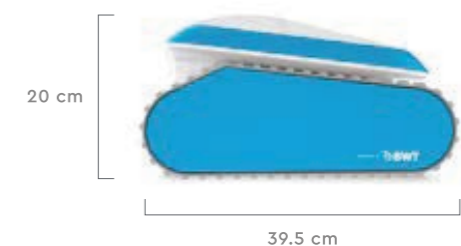

WARRANTY

	2 years	2 years	2 years	2 years + 1 add. year*

* Limited Warranty