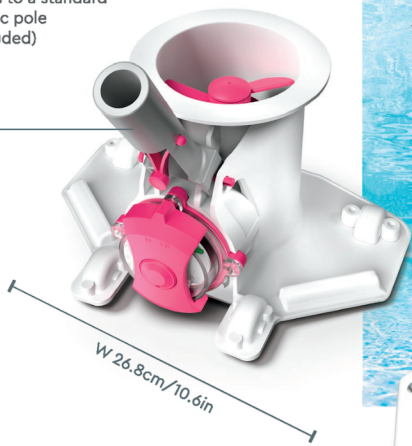

Connects to a standard telescopic pole (not included)

W 26.8cm/10.6in