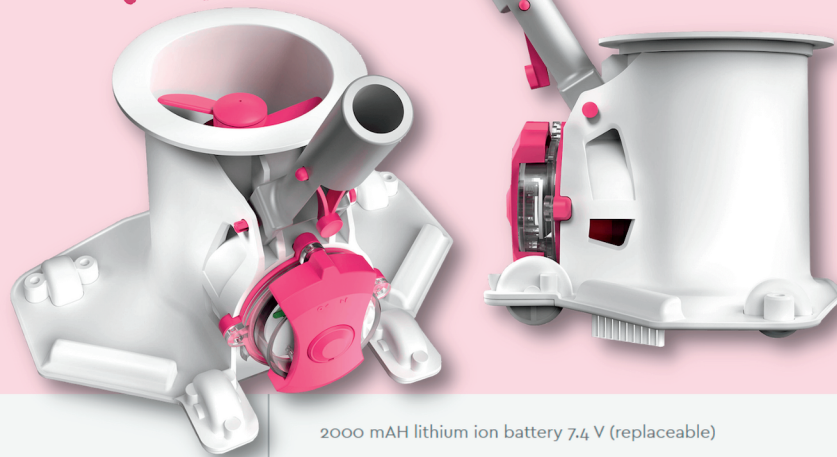

Includes 1 standard filter bag : W25 x H52 cm

Standard mesh bag for leaves and large debris

Versatile LED indicator to indicate when the unit is ready to use / clogged / needs to be charged

Waterproof Magnetic Switch

Built-in safety mechanism ensures blades automatically cease operation upon clogging

Easy & Trouble free!